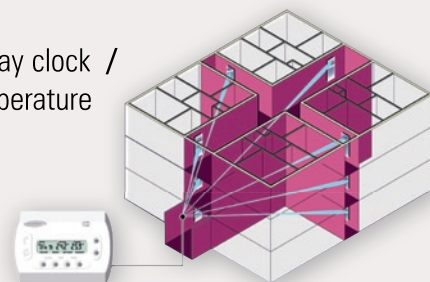

Uniclass L7522	EPIC L22
CI/SfB (56.84)	X

SPACE SAVING VERTICAL IP44 GLASS RADIATOR EBONY BLACK GLOSS

with Wireless Time and Temperature Control

A new exciting and innovative product for the bathroom, hallway and bedroom!

RADIATOR (RECEIVER) KEY FEATURES:

Ebony black gloss tempered glass / Simply wire the heater to a fuse spur / Hidden wiring / No need to manually switch heaters "on" or "off"

WIRELESS CONTROLLER (TRANSMITTER) KEY FEATURES:

The TX control unit sends a 433MHz radio signal to each "registered" heater within a radius of 30 metres. Each RX panel heater has an inbuilt receiver designed to respond to a signal from the WCT 100/RX.